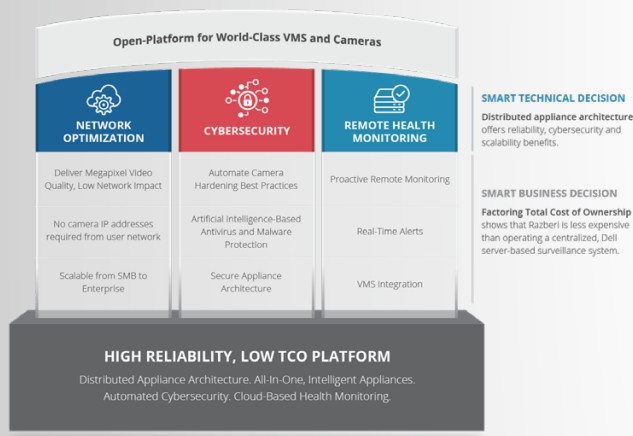

SOFTWARE INTEGRATION

Software Integration extends the capabilities of Perspective VMS[®] by partnering with software companies and technology providers. Functional integrations unify the security interface into one platform that is easy to manage.

WORKFLOWS

Workflows enable users to integrate physical and logical inputs from physical security hardware into on-screen display actions or other notification alerts through associated objects, triggers, and actions.

SYSTEM HEALTH

System Health Notifications offer service alerts regarding servers, storage, IP-devices, and network services. Users may access tools and reports in order to help identify system health and faults.

Razberi

Builds the next generation of intelligent surveillance appliances.

Razberi develops and manufactures intelligent network security appliances. Its flagship Intelligent Surveillance Appliance, the razberi™ ServerSwitch™ is a superior alternative to general-purpose servers, switches, storage, and power for IP video surveillance. By deploying Razberi in a distributed appliance architecture, network utilization is reduced by up to 95% while increasing megapixel video quality and dramatically reducing capital, bandwidth and space costs. Razberi works with LENSEC's Perspective VMS® and leading camera providers delivering unmatched certification and support. Razberi solutions are available through a worldwide network of value added partners.