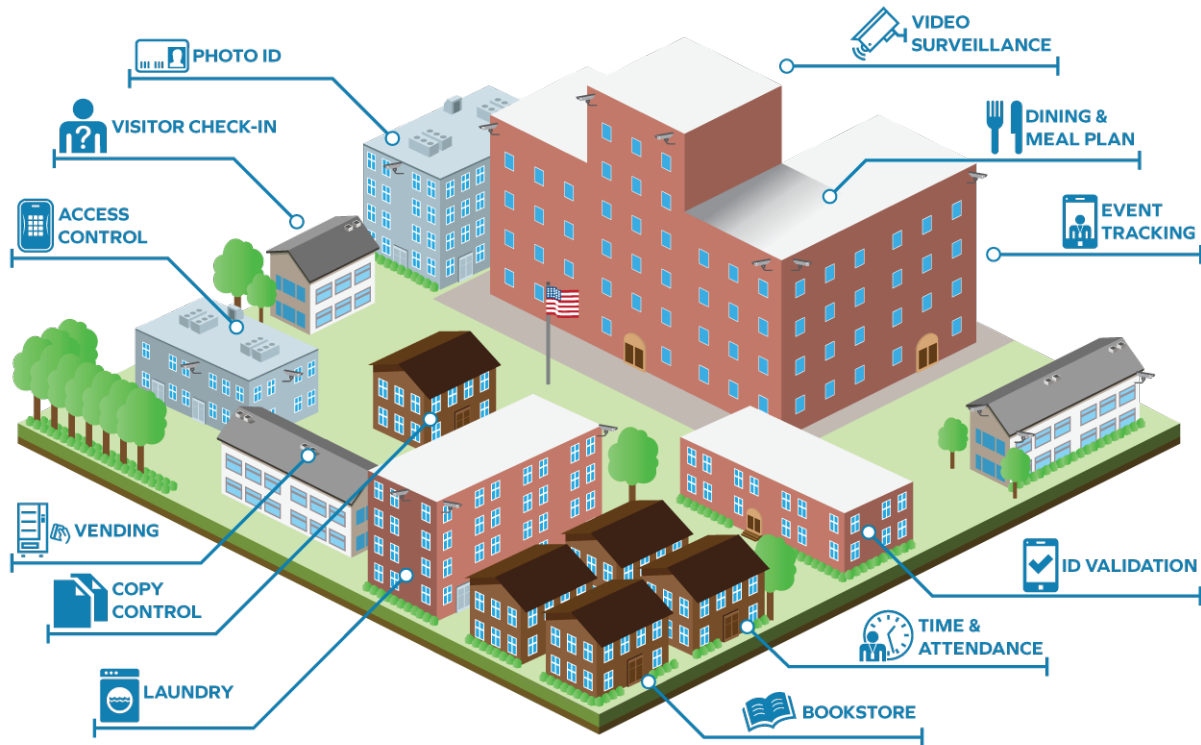

SOFTWARE INTEGRATION

Software Integration extends the capabilities of Perspective VMS[®] by partnering with software companies and technology providers. Functional integrations unify the security interface into one platform that is easy to manage.

WORKFLOWS

Workflows enable users to integrate physical and logical inputs from physical security hardware into on-screen display actions or other notification alerts through associated objects, triggers, and actions.

SYSTEM HEALTH

System Health Notifications offer service alerts regarding servers, storage, IP-devices, and network services. Users may access tools and reports in order to help identify system health and faults.

TOTALCARD CAMPUS CARD SYSTEMS SOFTWARE

TotalCard is a Complete Campus Solution

TotalCard is an industry leading campus card system, produced and provided by BadgePass. Colleges and universities of all sizes have benefitted from implementing TotalCard as their campus card system, resulting in increased security and efficiency, as well as significant cost savings.