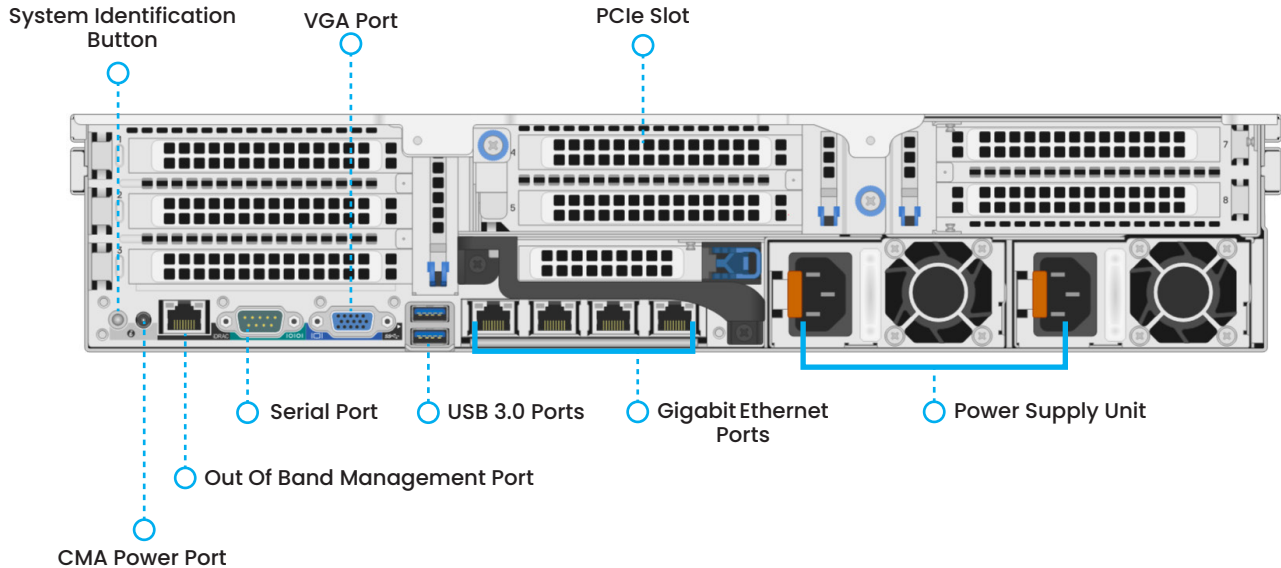

REAR VIEW

Note: Hardware specifications are subject to change. Units provided will be equivalent to what is shown in this document.

+1 (713) 395-0800

info@lensec.com

13100 Wortham Center Drive, 3rd Floor, Houston, TX

www.lensec.com