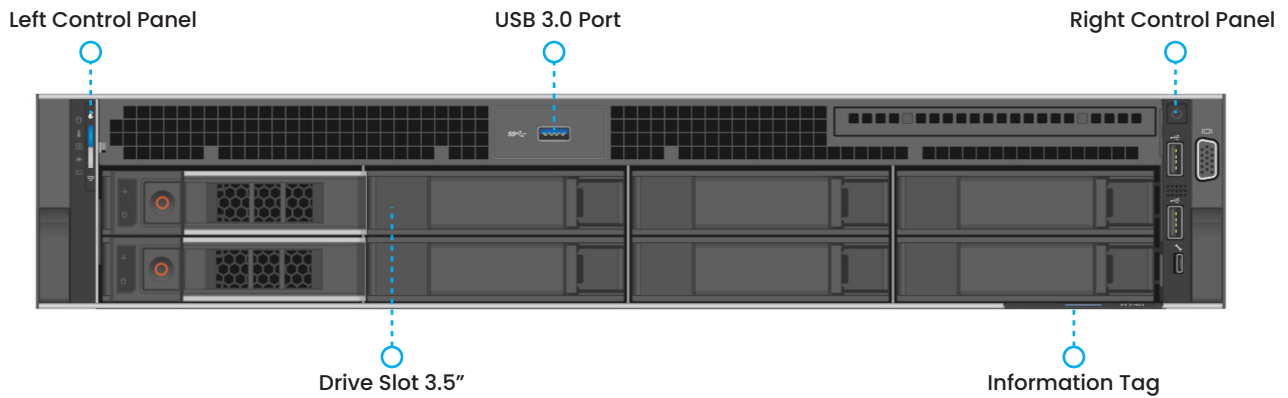

CHASSIS VIEWS

FRONT VIEW (WITHOUT BEZEL)