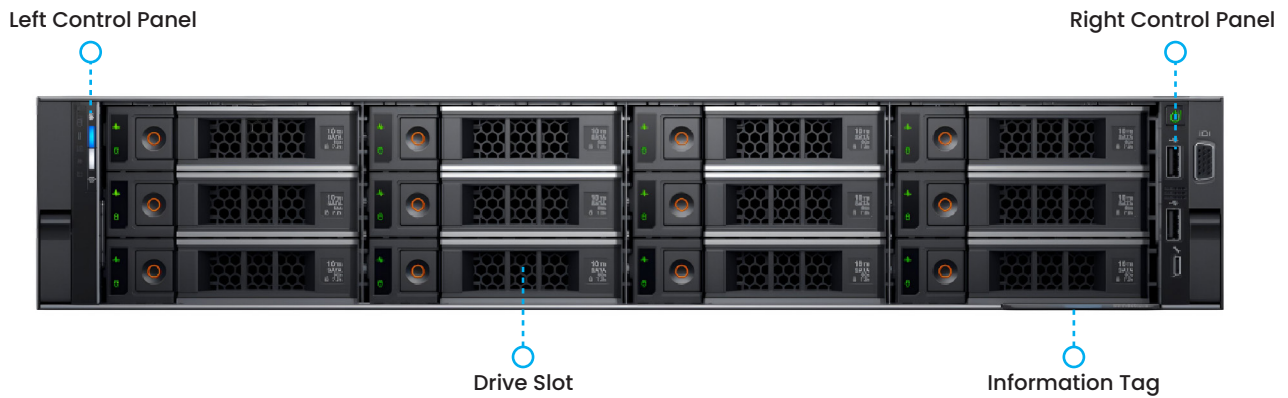

CHASSIS VIEWS

FRONT VIEW (WITHOUT BEZEL)