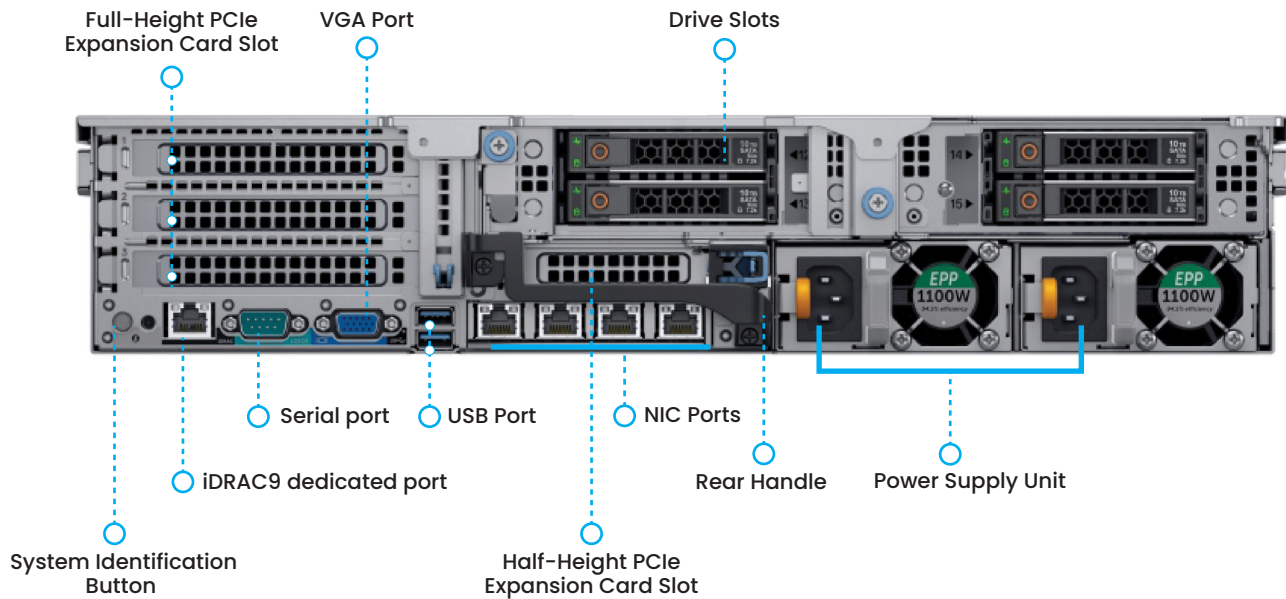

REAR VIEW

Note: Hardware specifications are subject to change. Units provided will be equivalent to what is shown in this document.

+1 (713) 395-0800

info@lensec.com

13100 Wortham Center Drive, 3rd Floor, Houston, TX

www.lensec.com