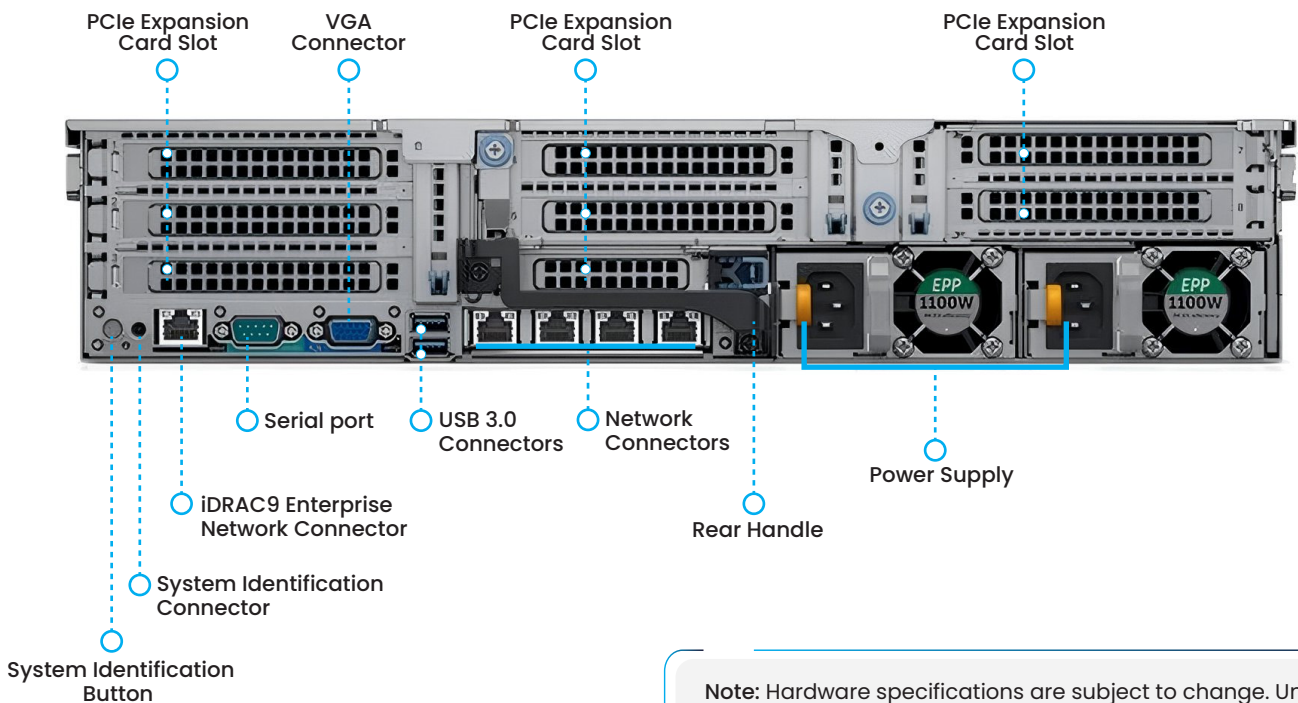

Note: Hardware specifications are subject to change. Units provided will be equivalent to what is shown in this document.

+1 (713) 395-0800

info@lensec.com

13100 Wortham Center Drive, 3rd Floor, Houston, TX

www.lensec.com