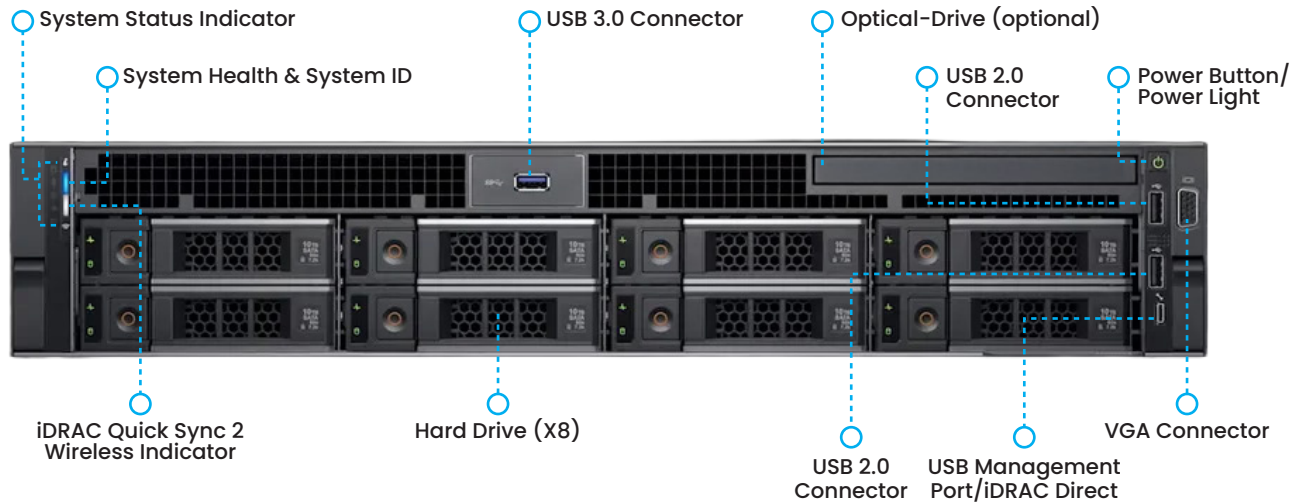

CHASSIS VIEWS

FRONT VIEW (WITHOUT BEZEL)

REAR VIEW