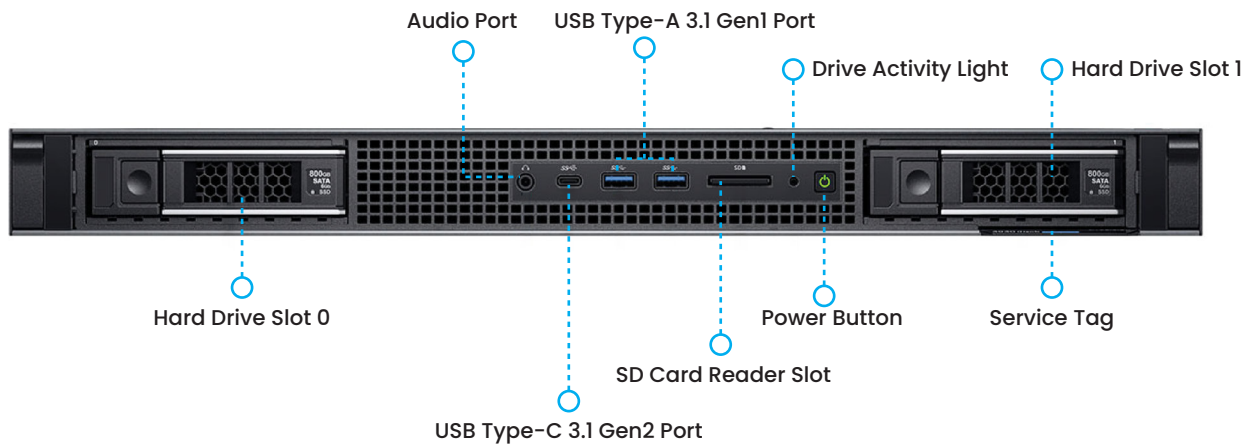

CHASSIS VIEWS

FRONT VIEW (WITHOUT BEZEL)

REAR VIEW