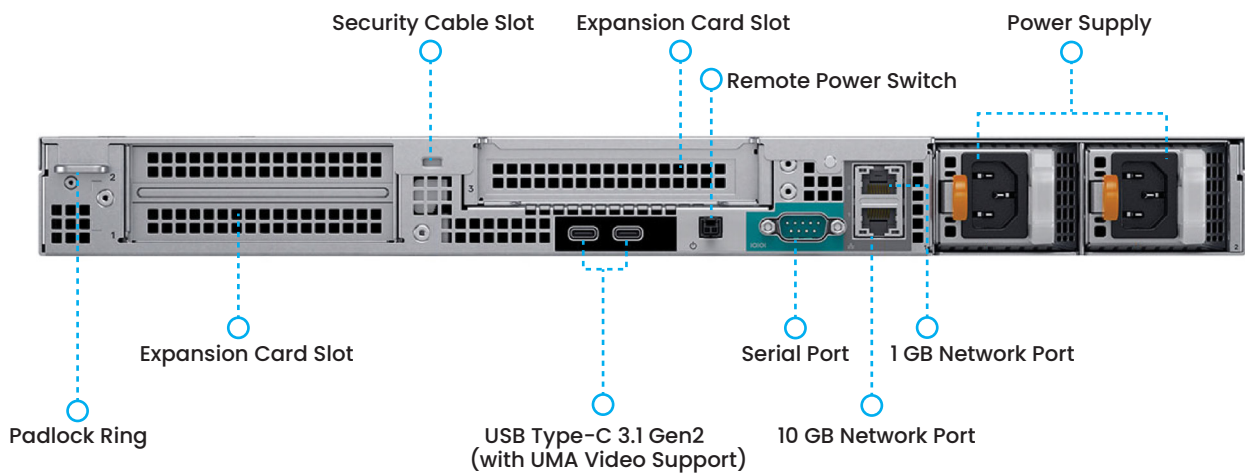

Note: Hardware specifications are subject to change. Units provided will be equivalent to what is shown in this document.

+1 (713) 395-0800

info@lensec.com

13100 Wortham Center Drive, 3rd Floor, Houston, TX

www.lensec.com